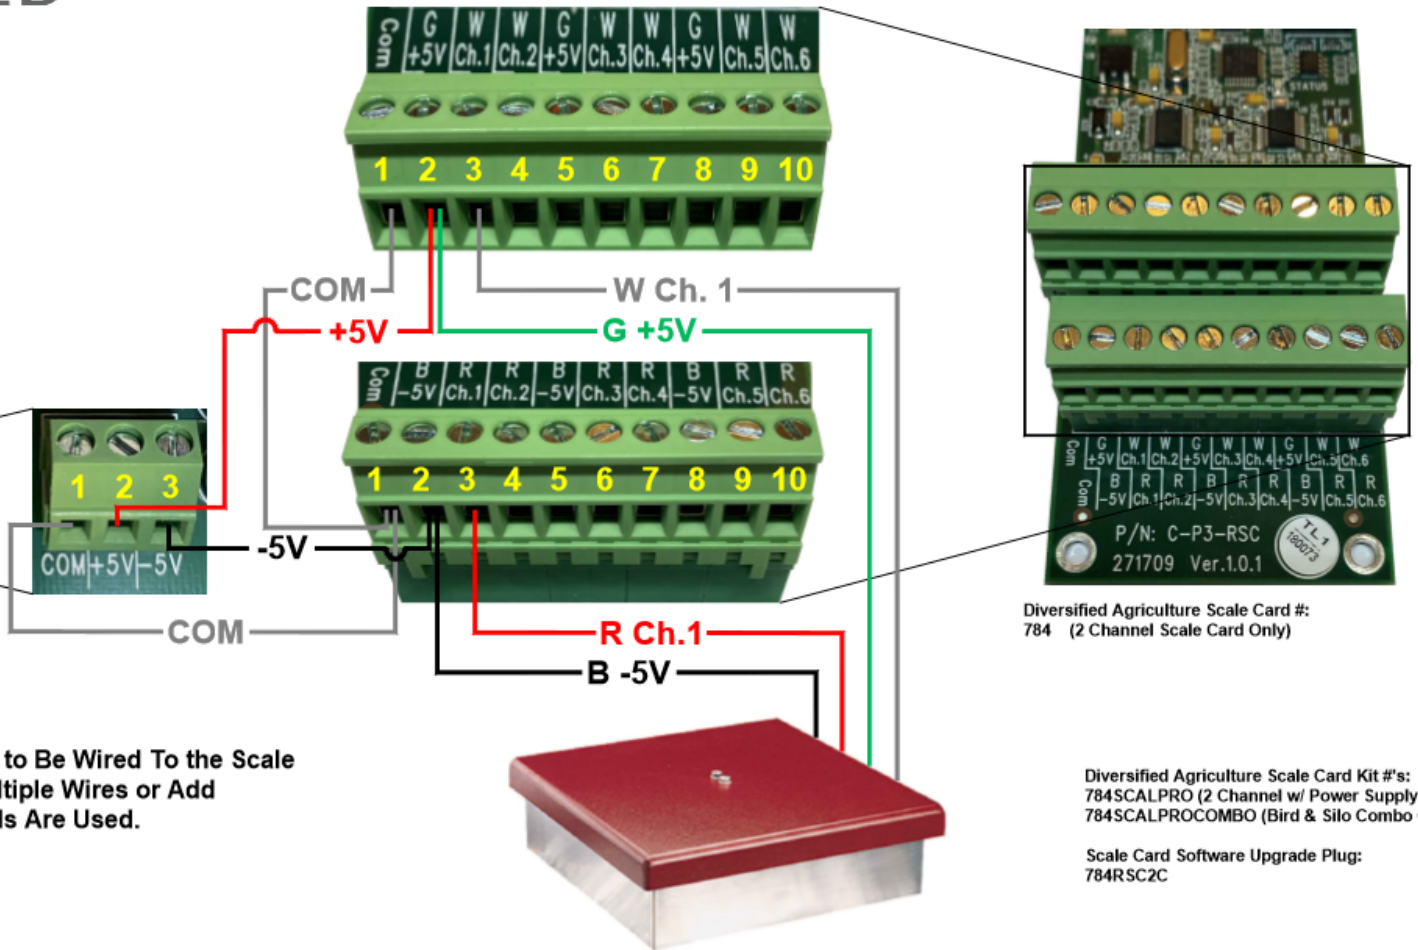

## Platinum Pro Series

Diversified Agriculture Silo Power Supply #:  
784PSPS (Power Supply Only)

\*\* Note: Power Supply Only Needs to Be Wired To the Scale Card One Time. Do Not Run Multiple Wires or Add Jumpers When Multiple Channels Are Used.

Diversified Agriculture Scale Card #:  
784 (2 Channel Scale Card Only)

Diversified Agriculture Scale Card Kit #'s:  
784SCALPRO (2 Channel w/ Power Supply)  
784SCALPROCOMBO (Bird & Silo Combo Card w/ Power Supply)

## Platform/Hanging Scale

Silo Power Supply

Screw Position (From Left)	Terminal	Wire Color
1	Com	White
2	+5V	Red
3	-5V	Black

Top Terminal Block

Screw Position (From Left)	Terminal	Wire Color From Power	Wire Color From Scale
1	Com	White	
2	G +5V	Red	Green
3	W Ch.1		White

Scale Card

Bottom Terminal Block

Screw Position (From Left)	Terminal	Wire Color From Power	Wire Color From Scale
1	Com	White	
2	B -5V	Black	Black
3	R Ch.1		Red