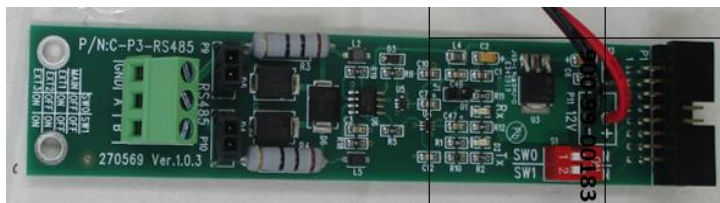

<p><u>Picture</u></p>	<p><u>Munters Ordering Number</u></p>
	<p>900-99-00232 Diversified Part# 78COMMBPPRO</p> <p>Used in Pro Extension boxes - Back Panel</p>
	<p>900-99-00233 Diversified Part# 78COMMDPPRO</p> <p>Used in Pro Extension boxes - Door Panel</p>
	<p>900-99-00200 Diversified Part# 78CBOARDONE</p> <p>Used in Rotem One / Pro Back Panel</p>

900-99-00231
Diversified Part#
78COMMDPONE

Used in Rotem One / Pro
Door Panel

900-99-00173
Diversified Part#
78CBOARDPRO
Used in Pro Controller
Door AND Back Panel
same card

900-99-00183
Diversified Part#
78CCOMMEXT485
Used in Pro Extension
Door AND Back Panel
same card