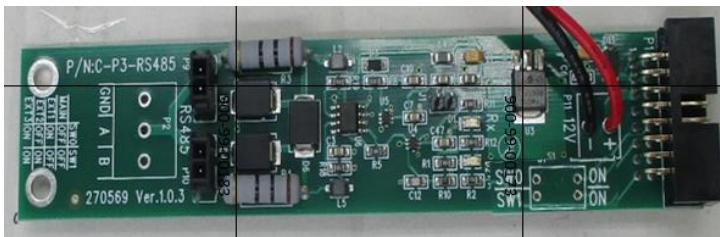

<p><u>Picture</u></p>	<p><u>Munters Ordering Number</u></p>
	<p>900-99-00232 Diversified Part# 78COMMBPPRO</p> <p>Used in Pro Extension boxes - Back Panel</p>
	<p>900-99-00233 Diversified Part# 78COMMDPPRO</p> <p>Used in Pro Extension boxes - Door Panel</p>
	<p>900-99-00200 Diversified Part# 78CBOARDONE</p> <p>Used in Rotem One / Pro Back Panel</p>

900-99-00231
Diversified Part#
78COMMDPONE

Used in Rotem One / Pro
Door Panel

900-99-00173
Diversified Part#
78CBOARDPRO
Used in Pro Controller
Door AND Back Panel
same card

900-99-00183
Diversified Part#
78CCOMMEXT485
Used in Pro Extension
Door AND Back Panel
same card