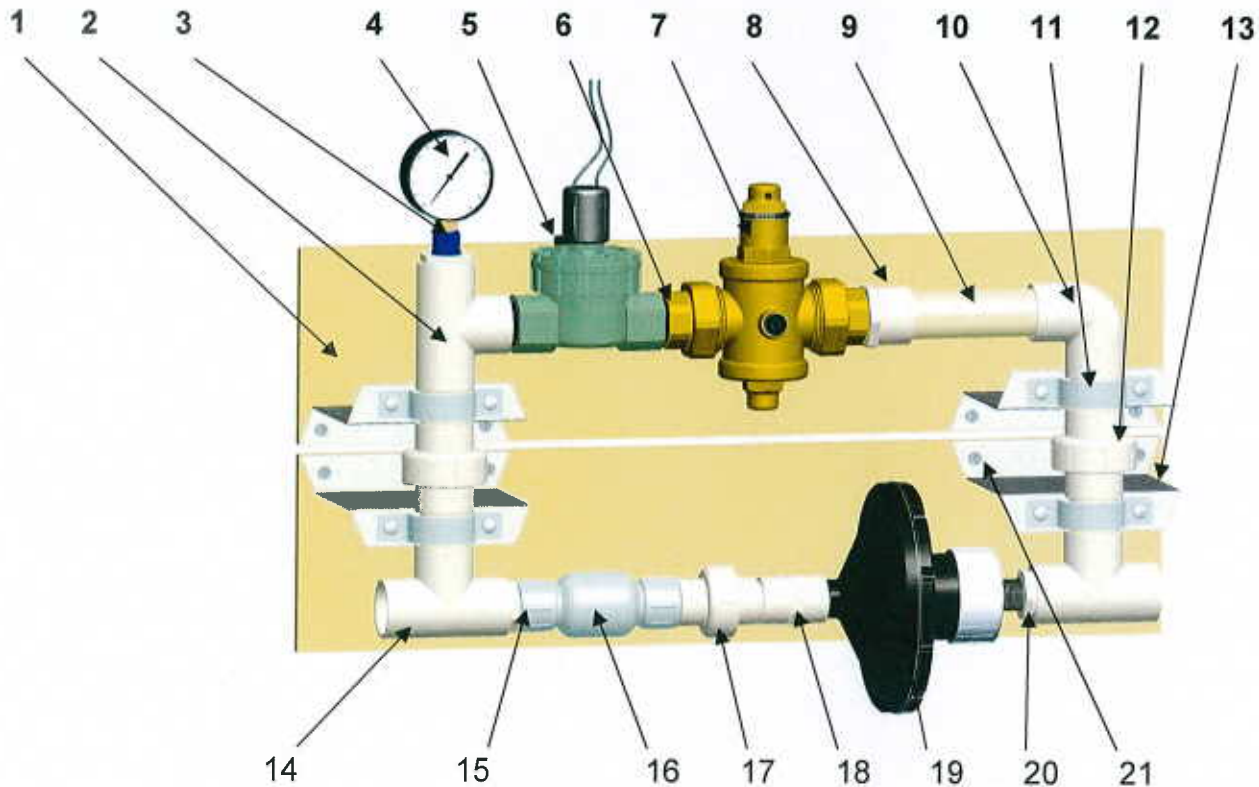

# Water on Demand Auto

01	710P209 WOD	MOUNTING BOARD 7" PER FOOT	EACH 4
02	710P206	PVC TEE 1" SLIP X FT X SLIP	EACH 1
03	712522444646088	FITTING 1/4 x 1/2	EACH 1
04	22050WODGAUGE	PRESSURE GAUGE WOD 0-60 PSI	EACH 1
05	22057461	SOLENOID VALVE 1"	EACH 1
06	710P205	1" CLOSE NIPPLE	EACH 2
07	2209137	PRESS REGULATOR 1" W/UNION WOD	EACH 1
08	710P203	1" SLIP X 1" M	EACH 1
09	710P165	1" PVC PIPE (PER FT)	EACH 2
10	710P406010	1" ELBOW SLIP	EACH 1
11	710P207	PIPE HOLD DOWNS	EACH 4
12	710P497010	1" UNION SLIP	EACH 2
13	710P208	PIPE BRACKET - WOD	EACH 4
14	710P401010	1" TEE SLIP	EACH 2
15	710P204	1" SPIGOT X 3/4" SLIP	EACH 1
16	74CVO75	CHECK VALVE 3/4" SLIP	EACH 1
17	710P115	PVC UNION 3/4" S X S	EACH 1
18	710FA75	FEMALE ADAPTER 3/4"	EACH 1
19	70NZ102	PRESS REDUCER 1 1/2-13 PSI BLA	EACH 1
20	710P202	1" SPIGOT X 1/2" F	EACH 2
21	710P211	MOUNTING SCREW FOR WOD	EACH 8