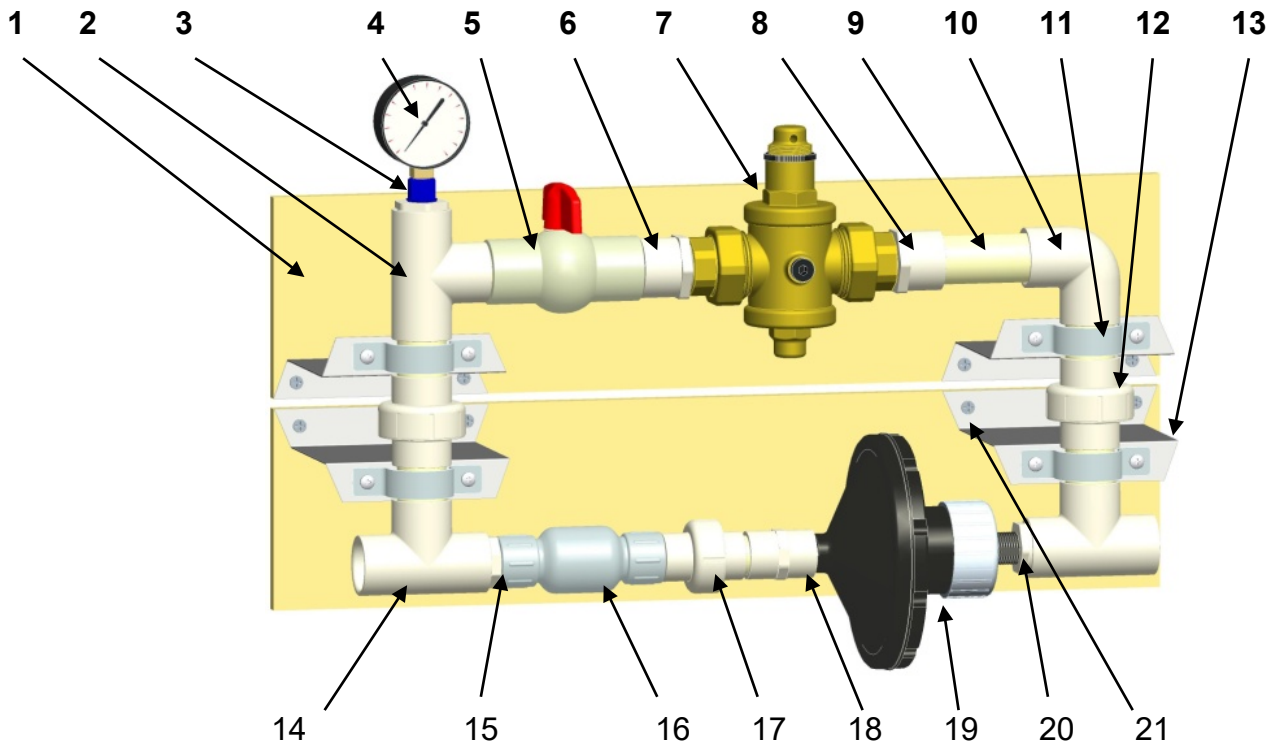

Water on Demand Manual

01	710P209 WOD	MOUNTING BOARD 7" PER FOOT	EACH 4
02	710P206	PVC TEE 1" SLIP X FT X SLIP	EACH 1
03	712522444646088	FITTING 1/4 x 1/2	EACH 1
04	22050WODGAUGE	PRESSURE GAUGE WOD 0-60 PSI	EACH 1
05	710P210	1"PVC THREADED BALL VALVE	EACH 1
06	710P205	1" CLOSE NIPPLE	EACH 2
07	2209137	PRESS REGULATOR 1" W/UNION WOD	EACH 1
08	710P203	1" SLIP X 1" M	EACH 1
09	710P165	1" PVC PIPE (PER FT)	EACH 2
10	710P406010	1" ELBOW SLIP	EACH 1
11	710P207	PIPE HOLD DOWNS	EACH 4
12	710P497010	1" UNION SLIP	EACH 2
13	710P208	PIPE BRACKET - WOD	EACH 4
14	710P401010	1" TEE SLIP	EACH 2
15	710P204	1" SPIGOT X 3/4" SLIP	EACH 1
16	74CVO75	CHECK VALVE 3/4" SLIP	EACH 1
17	710P115	PVC UNION 3/4" S X S	EACH 1
18	710FA75	FEMALE ADAPTER 3/4"	EACH 1
19	70NZ102	PRESS REDUCER 1 1/2-13 PSI BLA	EACH 1
20	710P202	1" SPIGOT X 1/2" F	EACH 2
21	710P211	MOUNTING SCREW FOR WOD	EACH 8