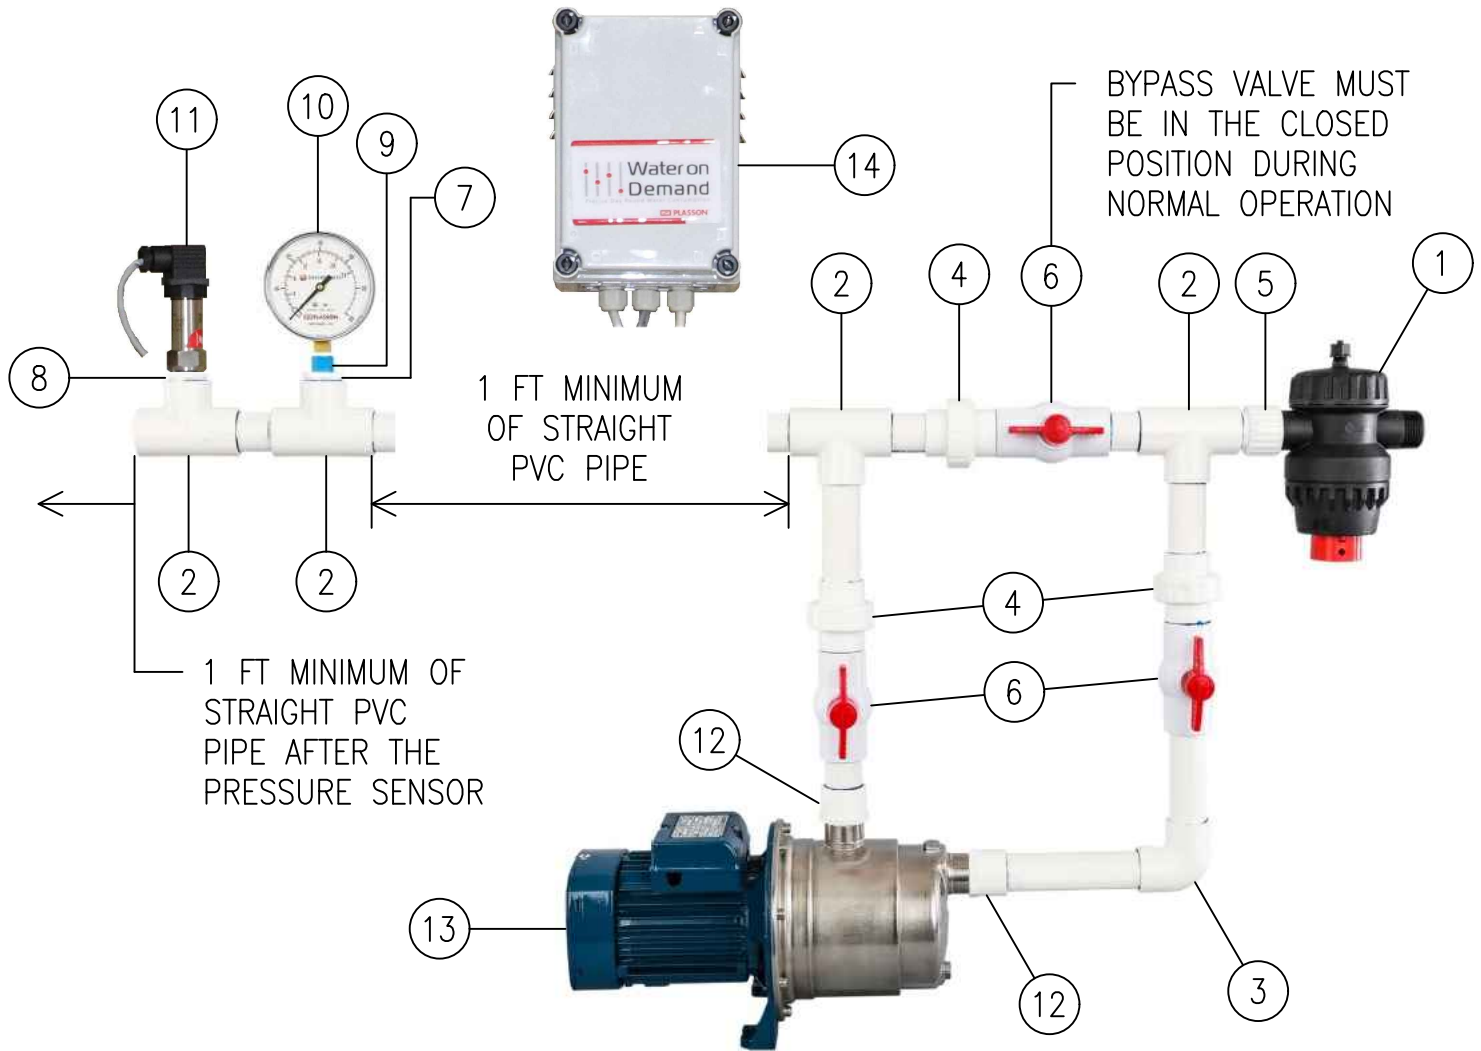

2205389K – WATER ON DEMAND PRO

	PART NUMBER	DESCRIPTION	QTY
1	2205950	1" UPR 550 PRESSURE REGULATOR	1
2	710P401010	1" TEE SLIPxSLIPxSLIP	4
3	710P406010	1" ELBOW SLIPxSLIP	1
4	710P497010	1" UNION SLIPxSLIP	3
5	710P478010	1" FEMALE ADAPTER SPIGxFIP	2
6	710P128	1" BALL VALVE – GLUE ENDS	3
7	710P202	1" x 1/2" REDUCER BUSHING SPIGxFIP	1
8	999710P126	1" x 3/4" REDUCER BUSHING SPIGxFIP	1
9	7TEF017	1/2" x 1/4" REDUCER BUSHING MIPxFIP	1
10	22050WODGAUGE	WOD PRESSURE GAUGE 0–60 PSI	1
11	2205279	WOD PRESSURE SENSOR	1
12	710P110	1" MALE ADAPTER BSPxSLIP	2
13	2209029	WOD PUMP – 3 PHASE, 0.6 HP	1
14	2350007	WOD FREQUENCY CONVERTER 3/4 HP	1