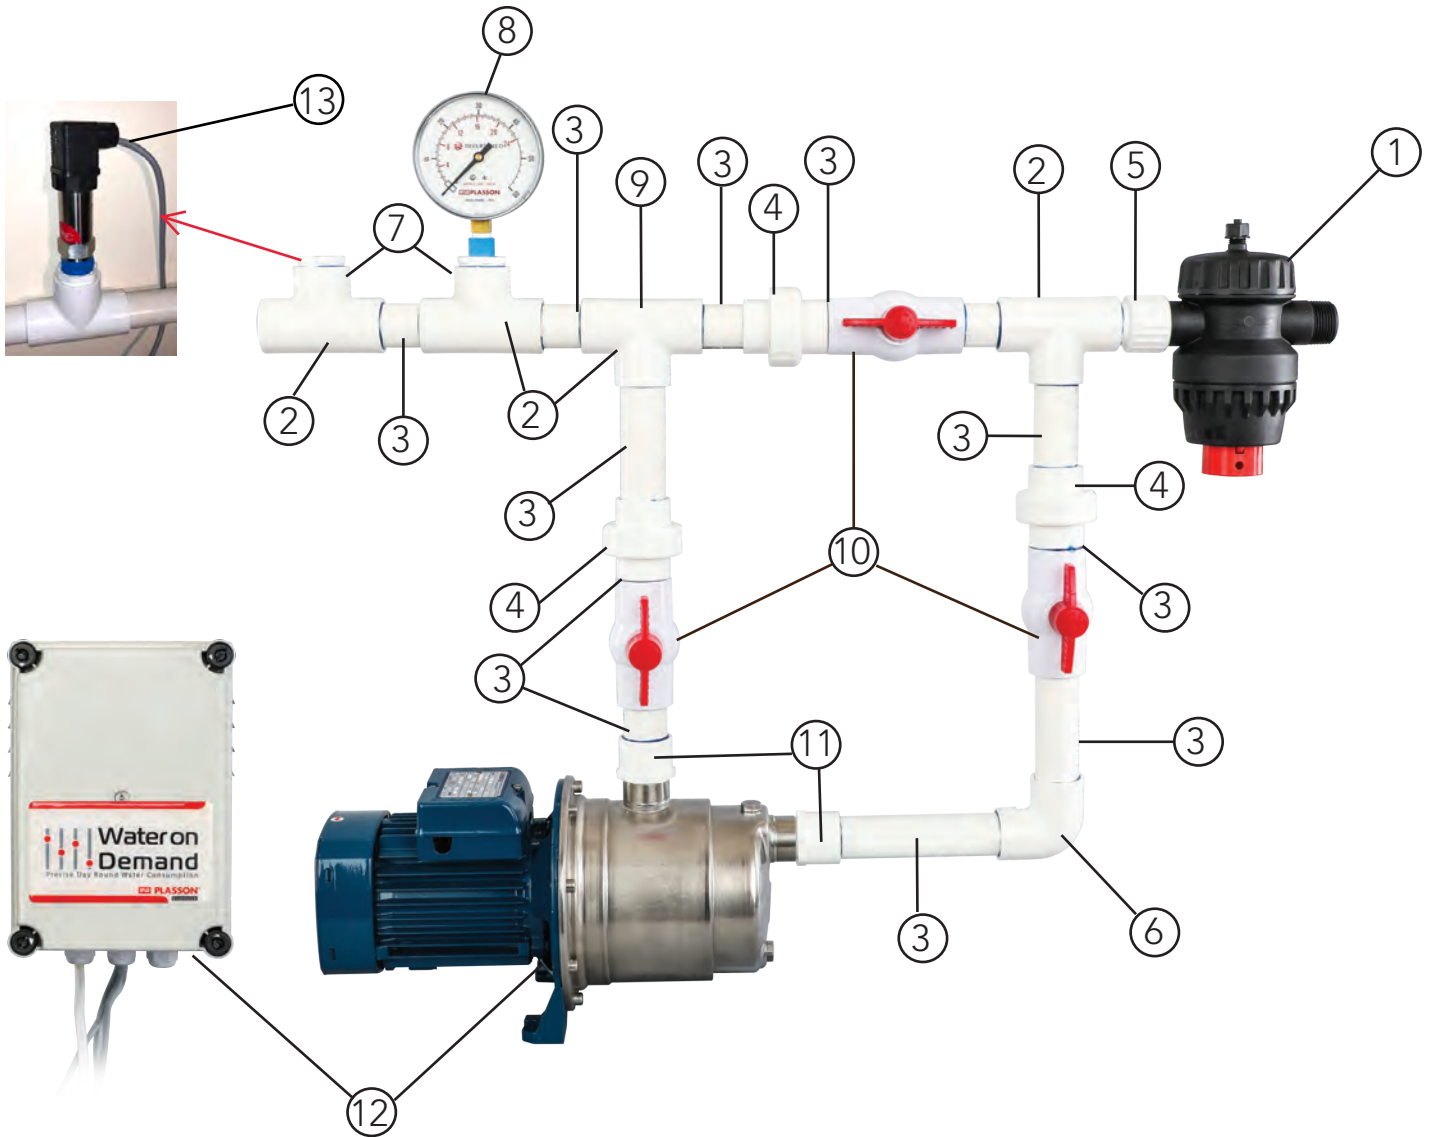

Water on Demand Pro

- 1- 2205950 - 3 EACH - HP REGULATOR-WIDE RANGE 1"
- 2 - 710P401010 - 3 EACH - 1" TEE SLIP
- 3 -710P165 - 5 FT - 1" PVC PIPE (PER FT)
- 4 - 710P497010 - 4 EACH - 1" UNION SLIP
- 5 - 710P478010 - 2 EACH - SPIGOT FEMALE ADAPT SPIG X FIP
- 6 - 710P406010 - 1 EACH - 1" ELBOW SLIP
- 7 - 710P202 - 1 EACH - 1/2" REDUCER BUSHING
- 8 - 22050WODGAUGE - 1 EACH - PRESSURE GAUGE WOD 0-60PSI
- 9 - 7TEF017 - 1 EACH - PIPE ADAPTOR - 1/4" F X 1/2" M
- 10- 710P128 - BALL VALVE 1" GLUE ON
- 11- 999710P126 - PVC BUSHING 1" SPG x 3/4" FT
- 12- 2206027 - 1 EACH (STAND ALONE) - PUMP, MOTOR, FREQUENCY CONVERTER, SENSOR
- 13- 2205279 PRESSURE SENSOR - WOD CONTROLLER